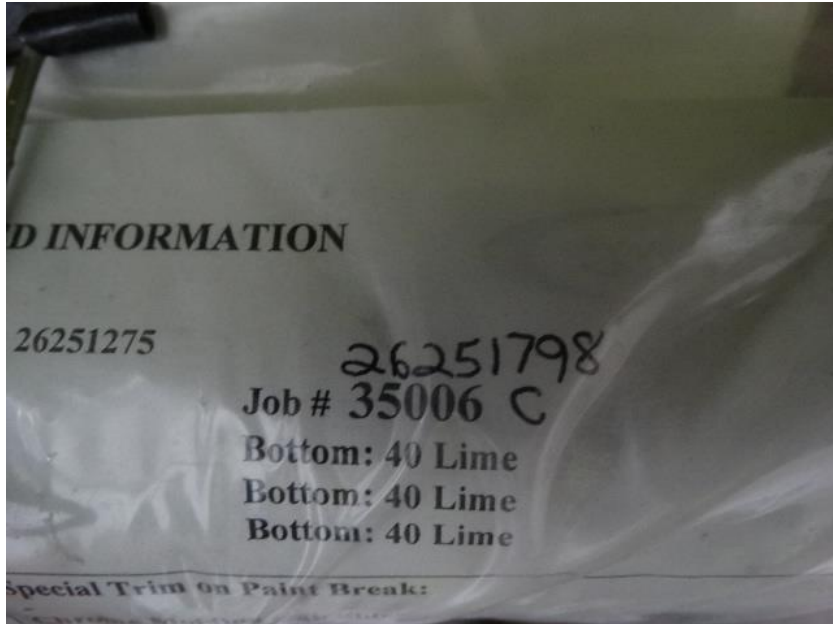

Photo Album for Fredonia Fire Department, WI Job 35006 September 25, 2020

This week your cab continued the paint process, your pump was installed in your pumphouse, and your body continued the fabrication process. Next week your cab may complete the paint process, your pumphouse may go through it, and your body may complete the fabrication process.