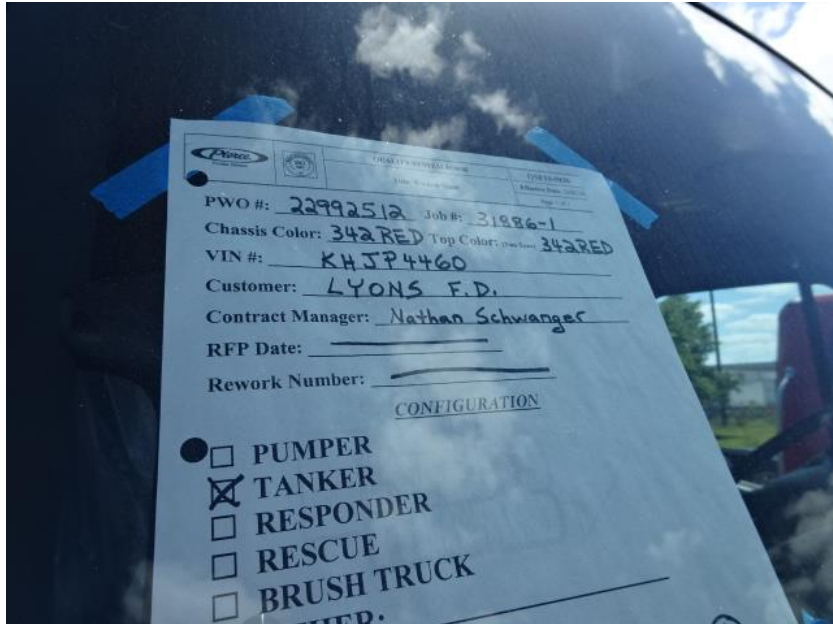

# Photo Album for Lyons Fire Dept., WI

Job # 31886-01

W/O # 22992512

March 31, 2018

Your new Pierce apparatus is now in production at the Bradenton, FL facility. This week the chassis arrived and the lower body modules began fabrication. Next week the chassis should remain in staging and the pump house structure may begin fabrication. The fire pump may arrive and the lower body modules should finish with fabrication.